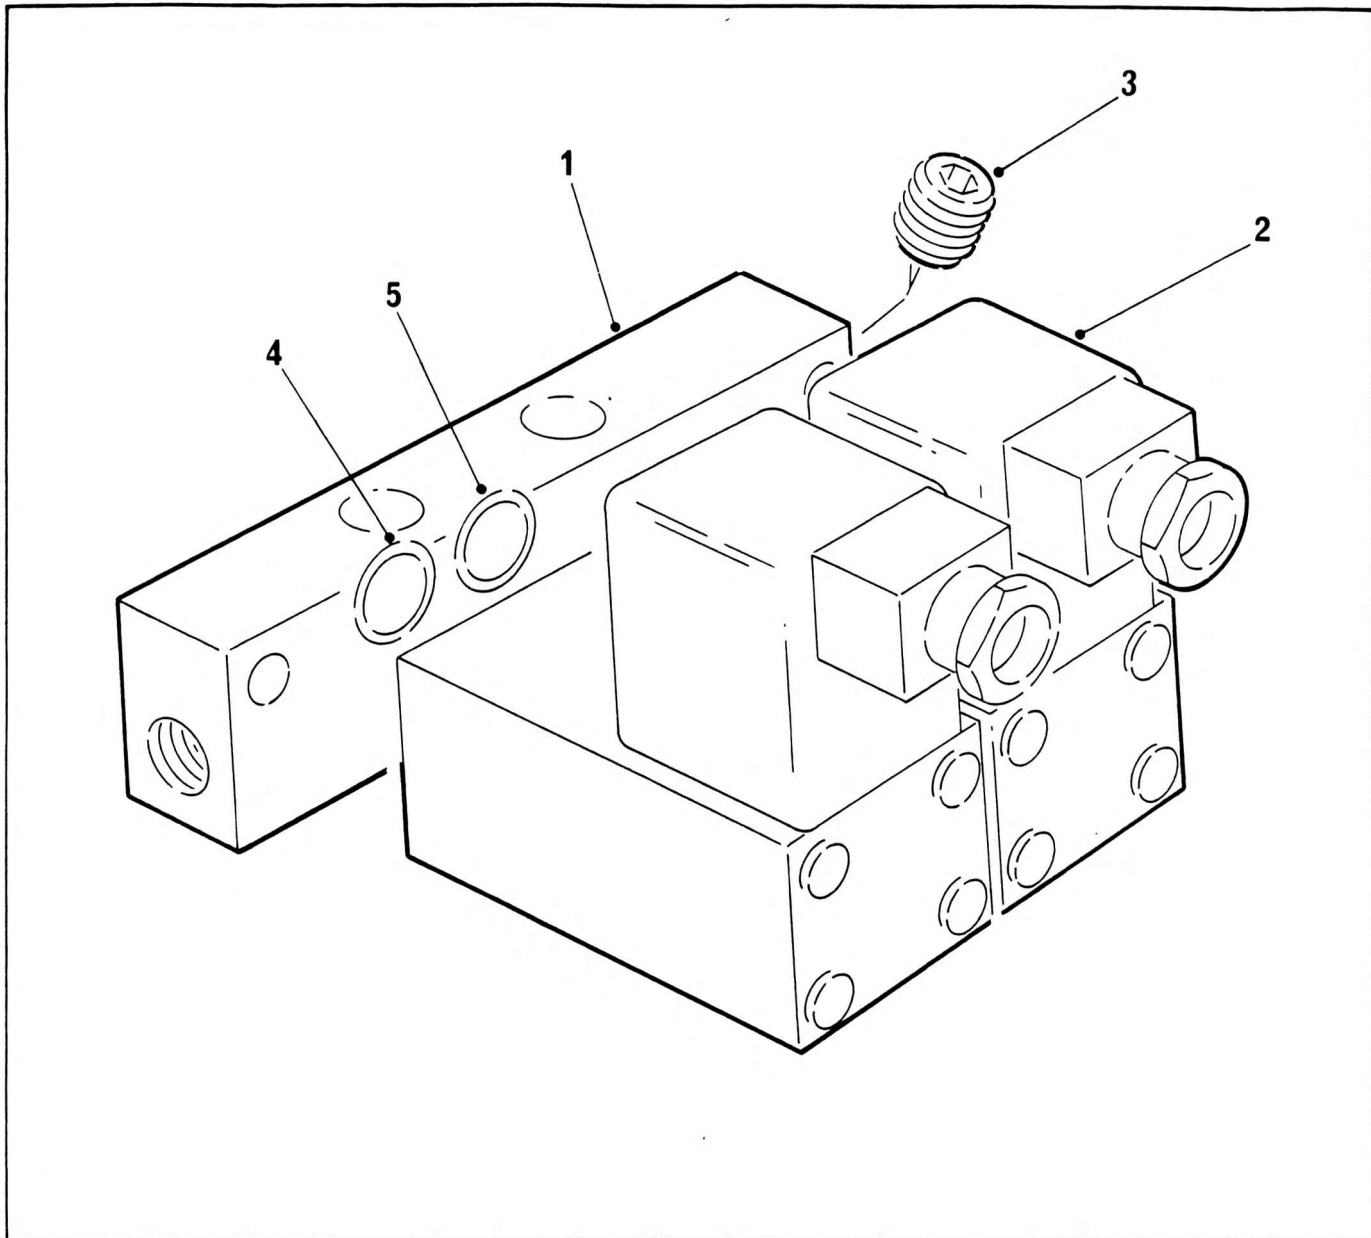

VALVE SOLENOID 2 GANG MANIFOLD 3/2 No.

NO.	PART NO.	QTY.	DESCRIPTION	NO.	PART NO.	QTY.	DESCRIPTION
-	7-926-990455	1	Complete Assembly				
1	9-926-107729	1	Manifold				
2	9-926-107730	2	Solenoid Assy				
3	9-926-107731	1	Plug				
4	9-926-107732	2	'O' Ring				
5	9-926-107733	2	'O' Ring				